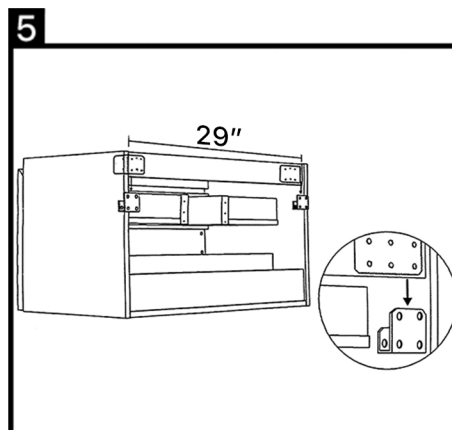

DANYA 32

Model: Danya 32

Category: Bathroom Vanity

Material: Lacquered Wood

Dimensions: 32"(L) x 19"(W) x 18.1"(H)

Weight: lbs 40.00

Description: Luxury bathroom vanity with processed leather front and half-inch tempered glass top, in silver and black finish.

*Numbers are in inches

SCHEDA MONTAGGIO ASSEMBLY INSTRUCTIONS

7

ATENCAO: MÓVEL COM COURO-LIMPEZA COM PRODUTO ADEQUADO PARA COURO
ATTENTION: MOBILE WITH LEATHER-CLEANING WITH APPROPRIATE PRODUCT FOR LEATHER
ATTENTION: MOBILE EN CUIR-NETTOYAGE AVEC UN PRODUIT APPROPRIÉ POUR LE CUIR

31.5"-MEDIDA ACONSELHAVEL DO
 CHAO AO TOPO DO LAVATORIO
 31.5"-ADVISABLE MEASURE FROM
 FLOOR TO THE TOP OF BASIN
 31.5"-MESURE CONSEILLE A PARTIR
 DU SOL AU LAVABO