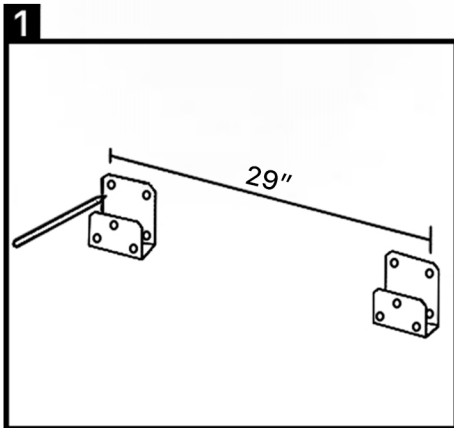

DANYA 32

Model: Danya 32

Category: Bathroom Vanity

Material: Lacquered Wood

Dimensions: 32"(L) x 19"(W) x 18.1"(H)

Weight: lbs 40.00

Description: Luxury bathroom vanity with processed leather front and half-inch tempered glass top, in silver and black finish.

*Numbers are in inches

SCHEDA MONTAGGIO ASSEMBLY INSTRUCTIONS

7

ATENCAO: MÓVEL COM COURO-LIMPEZA COM PRODUTO ADEQUADO PARA COURO
ATTENTION: MOBILE WITH LEATHER-CLEANING WITH APPROPRIATE PRODUCT FOR LEATHER
ATTENTION: MOBILE EN CUIR-NETTOYAGE AVEC UN PRODUIT APPROPRIÉ POUR LE CUIR

31.5"-MEDIDA ACONSELHAVEL DO
 CHAO AO TOPO DO LAVATORIO
 31.5"-ADVISABLE MEASURE FROM
 FLOOR TO THE TOP OF BASIN
 31.5"-MESURE CONSEILLE A PARTIR
 DU SOL AU LAVABO