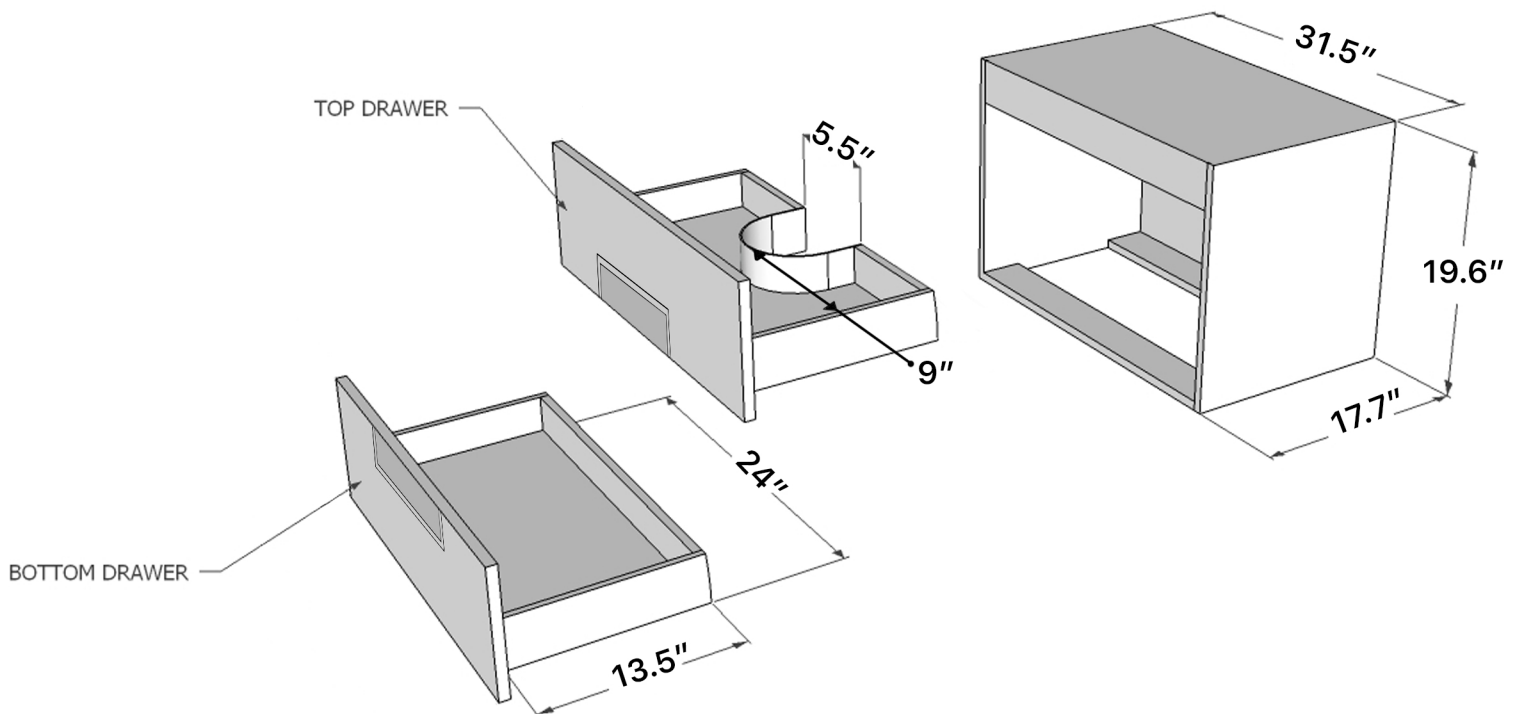

DANYA 32

Model: Danya 32

Category: Bathroom Vanity

Material: Lacquered Wood

Dimensions: 32"(L) x 19"(W) x 18.1"(H)

Weight: lbs 40.00

Description: Luxury bathroom vanity with processed leather front and half-inch tempered glass top, in silver and black finish.

31.5"-MEDIDA ACONSELHAVEL DO
 CHAO AO TOPO DO LAVATORIO
 31.5"-ADVISABLE MEASURE FROM
 FLOOR TO THE TOP OF BASIN
 31.5"-MESURE CONSEILLE A PARTIR
 DU SOL AU LAVABO